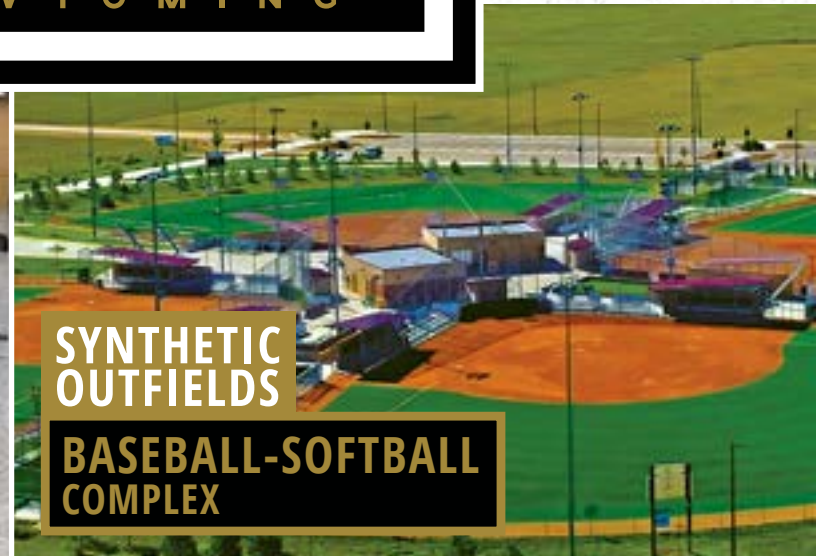

PLAY GILLETTE

W Y O M I N G

STATE-OF-THE-ART
VENUES

SYNTHETIC
OUTFIELDS

BASEBALL-SOFTBALL
COMPLEX

SITE TOURS
AVAILABLE

DAILY JET
SERVICE

TO & FROM DENVER

Rodeo
Soccer
Softball
Swimming & Diving
Tennis
Track & Field
Trails
Volleyball
Weightlifting
Wrestling

43,000 SQ. FT. OF SPORT COURT AVAILABLE!

VISITGILLETTE.COM

PLAY IN SUPERB FACILITIES

1 CAM-PLEX MULTI-EVENT FACILITIES

Sports: Soccer, wrestling, hockey, curling, figure skating, motocross, indoor and outdoor rodeo and equestrian, martial arts, cheer and dance. 43,000 square feet of new SportCourt flooring available!

This multi-events center boasts over 1,000 acres of possibilities, with 144,000 square feet of indoor event space and seating for over 9,000; a 900 seat auditorium/theatre with 46' X 35' stage; two multi-purpose indoor pavilions- 94,500 square feet; an outdoor arena with a 3,000 seat covered grandstand and 384 box seats; racetrack; 1,730 RV sites; and wifi throughout. Some of the CAM-PLEX events include the Rocky Mountain National Wrestling Championships, Clash at the CAM-PLEX Indoor Soccer Tournament, 2020 USA Curling Arena Nationals, National High School Finals Rodeo and Wyoming State Finals Rodeo.

2 ENERGY CAPITAL SPORTS COMPLEX

Sports: Little League Baseball, Fastpitch Softball

*SlitFilm turf with sand-rubber infill; Umpire room with restroom and shower; infield sprinkler system; 4 batting cages with electrical service and 2.4 mile recreation trail around the complex. Four (4) Softball/Baseball Fields with Bullpens, Mist Station, Outdoor Lighting, permanent restrooms, Wi-Fi, 215-foot fences, Picnic Tables, 28,000 square feet of protected spectator seating and plaza viewing for additional fans. *Expansion plans to double the park size are currently in the bidding phase.*