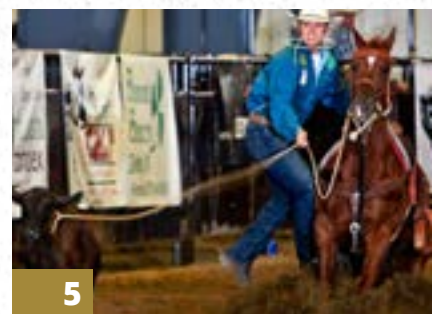

Sports: Equestrian, indoor and outdoor rodeo

Located just south of Gillette in Wright, Wyoming, the SCCAC has both indoor and outdoor (160X250 feet) rodeo and equestrian arenas.

1

2

3

4

5

EXECUTIVE DIRECTOR
JESSICA
SEDEERS