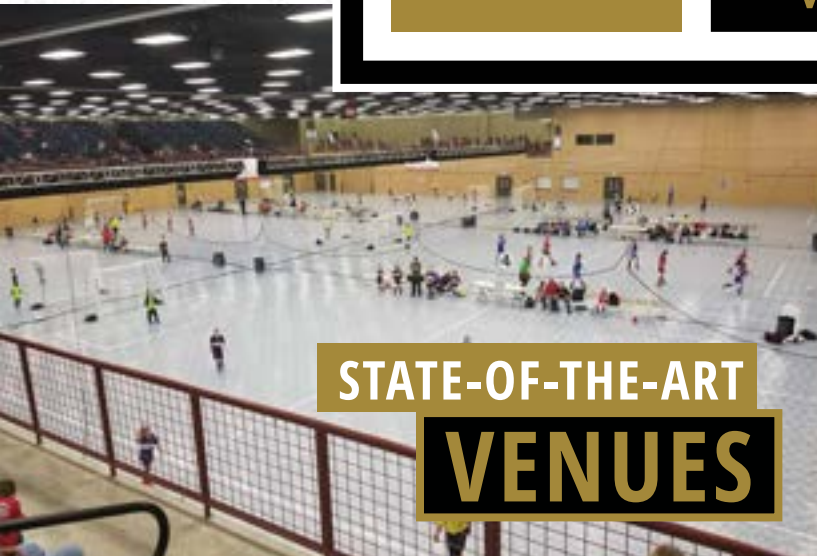

PLAY GILLETTE

W Y O M I N G

STATE-OF-THE-ART
VENUES

SYNTHETIC
OUTFIELDS

BASEBALL-SOFTBALL
COMPLEX

SITE TOURS
AVAILABLE

DAILY JET
SERVICE

TO & FROM DENVER

Rodeo
Soccer
Softball
Swimming & Diving
Tennis
Track & Field
Trails
Volleyball
Weightlifting
Wrestling

43,000 SQ. FT. OF SPORT COURT AVAILABLE!

VISITGILLETTE.COM

PLAY IN SUPERB FACILITIES

1 CAM-PLEX MULTI-EVENT FACILITIES

Sports: Soccer, wrestling, hockey, curling, figure skating, motocross, indoor and outdoor rodeo and equestrian, martial arts, cheer and dance. 43,000 square feet of new SportCourt flooring available!

This multi-events center boasts over 1,000 acres of possibilities, with 144,000 square feet of indoor event space and seating for over 9,000; a 900 seat auditorium/theatre with 46' X 35' stage; two multi-purpose indoor pavilions- 94,500 square feet; an outdoor arena with a 3,000 seat covered grandstand and 384 box seats; racetrack; 1,730 RV sites; and wifi throughout. Some of the CAM-PLEX events include the Rocky Mountain National Wrestling Championships, Clash at the CAM-PLEX Indoor Soccer Tournament, 2020 USA Curling Arena Nationals, National High School Finals Rodeo and Wyoming State Finals Rodeo.