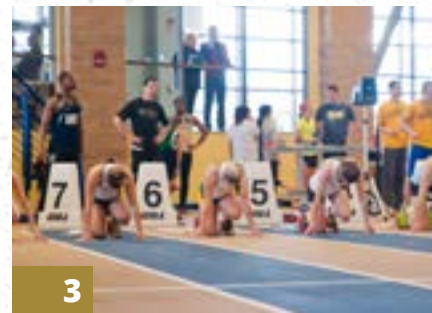

INDOOR & OUTDOOR SPORTS

Archery
Baseball
Basketball
Billiards
BMX
Bowling
Cheer
Climbing
Cornhole
Cross Country

Curling
Cycling
Disc Golf
Dodgeball
Dance
Equestrian
Figure Skating
Fitness
Football
Golf

Gravel Grinder
Hockey
Horseshoe
Indoor Softball
Jump Rope
Lacrosse
Martial Arts
Pickleball
Quidditch
Racquetball

Sports: Soccer, wrestling, hockey, curling, figure skating, motocross, indoor and outdoor rodeo and equestrian, martial arts, cheer and dance. 43,000 square feet of new SportCourt flooring available!

This multi-events center boasts over 1,000 acres of possibilities, with 144,000 square feet of indoor event space and seating for over 9,000; a 900 seat auditorium/theatre with 46' X 35' stage; two multi-purpose indoor pavilions- 94,500 square feet; an outdoor arena with a 3,000 seat covered grandstand and 384 box seats; racetrack; 1,730 RV sites; and wifi throughout. Some of the CAM-PLEX events include the Rocky Mountain National Wrestling Championships, Clash at the CAM-PLEX Indoor Soccer Tournament, 2020 USA Curling Arena Nationals, National High School Finals Rodeo and Wyoming State Finals Rodeo.

Sports: Equestrian, indoor and outdoor rodeo

Located just south of Gillette in Wright, Wyoming, the SCCAC has both indoor and outdoor (160X250 feet) rodeo and equestrian arenas.

1

2

3

4

5

EXECUTIVE DIRECTOR
JESSICA
SEDEERS